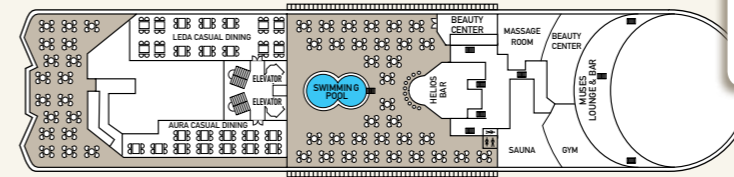

DECK 9 - HERA