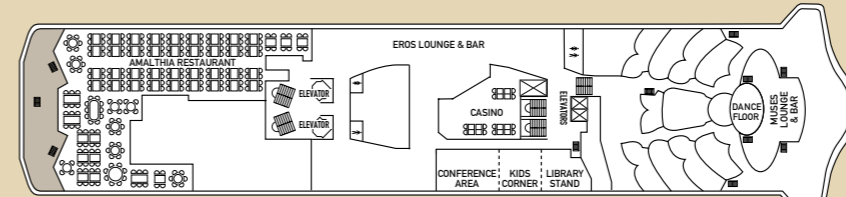

DECK 8 - OURANOS