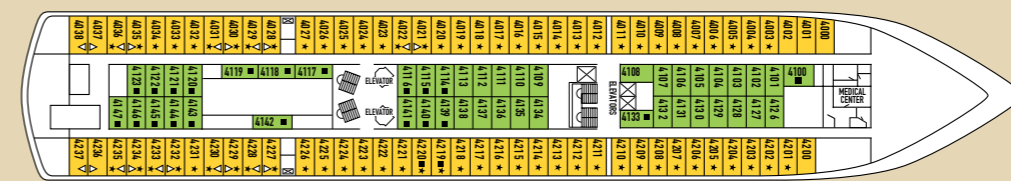

DECK 4 - POSEIDON