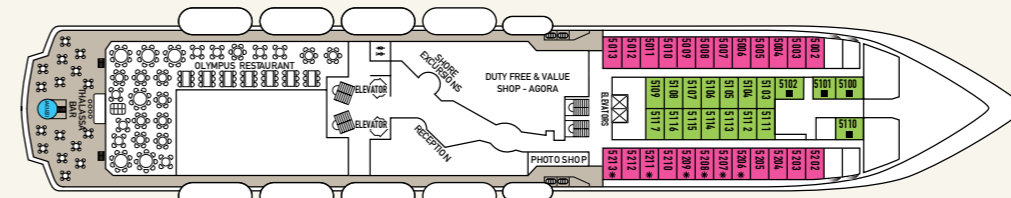

DECK 5 - DIONYSSOS