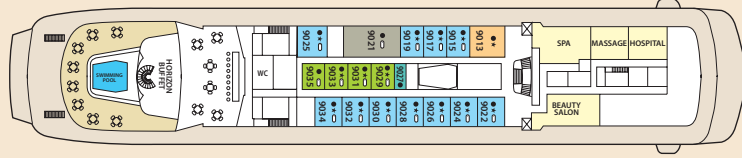

Orient Queen

COMPASS DECK

SUN DECK

BOAT DECK

IA IB Inside Standard

ID Inside Premium

XE Outside Deluxe

S Suite

Symbol Legend

- none 2 lower beds
- double bed
- 1 lower bed
- ●★ double bed + sofa
- double bed + 1 upper bed
- 2 lower beds + 2 upper beds
- 1 lower bed + 1 upper bed
- ⊕ Staterooms with bathtub
- Suitable for wheelchairs
- ⊖ Staterooms with obstructed view

Places to eat

BOAT DECK MERRY DECK

Horizon Buffet Mermaid Restaurant

Bars, Lounges & Entertainment

PANORAMIC DECK COMPASS DECK MERRY DECK

Venus Bar - level 2 Venus Bar - level 1 Stars Show Lounge
Reflections Lounge & Bar Casino

Services/Fitness

COMPASS DECK SUN DECK BOAT DECK MERRY DECK PHOENICIAN DECK

Mini Golf Court Swimming Pool Hospital Internet Corner Duty Free & Travel Value Shop
Sauna Spa & Massage Beauty Salon Reception
Fitness Center Beauty Salon Swimming Pool Shore Excursions Desk Photo Gallery