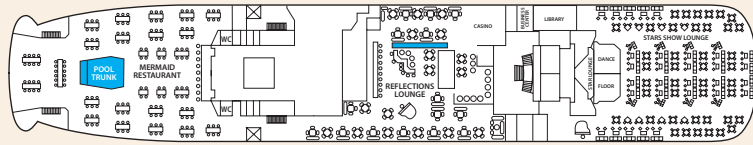

Orient Queen

PANORAMIC DECK

COMPASS DECK

SUN DECK

BOAT DECK

MERRY DECK

PHOENICIAN DECK

CEDARS DECK

FORTUNE DECK

IA IB Inside Standard

ID Inside Premium

XE Outside Deluxe

S Suite

Symbol Legend

- none 2 lower beds
- double bed
- 1 lower bed
- ★ double bed + sofa
- ◆ double bed + 1 upper bed
- 2 lower beds + 2 upper beds
- 1 lower bed + 1 upper bed
- ⊕ Staterooms with bathtub
- * Suitable for wheelchairs
- ⊖ Staterooms with obstructed view

Places to eat

BOAT DECK MERRY DECK

Horizon Buffet Mermaid Restaurant

Bars, Lounges & Entertainment

PANORAMIC DECK COMPASS DECK MERRY DECK

Venus Bar - level 2 Venus Bar - level 1 Stars Show Lounge
Reflections Lounge & Bar Casino

Services/Fitness

COMPASS DECK SUN DECK BOAT DECK MERRY DECK PHOENICIAN DECK

Mini Golf Court Swimming Pool Hospital Internet Corner Duty Free & Travel Value Shop
Sauna Spa & Massage Beauty Salon Reception
Fitness Center Beauty Salon Swimming Pool Shore Excursions Desk Photo Gallery