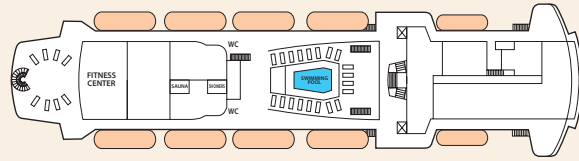

Orient Queen

COMPASS DECK

SUN DECK

BOAT DECK

IA IB Inside Standard

ID Inside Premium

XE Outside Deluxe

S Suite

Symbol Legend

- none 2 lower beds
- double bed
- 1 lower bed
- ●★ double bed + sofa
- double bed + 1 upper bed
- 2 lower beds + 2 upper beds
- 1 lower bed + 1 upper bed
- ⊕ Staterooms with bathtub
- Suitable for wheelchairs
- ⊖ Staterooms with obstructed view

Places to eat

BOAT DECK MERRY DECK

Horizon Buffet Mermaid Restaurant

Bars, Lounges & Entertainment

PANORAMIC DECK COMPASS DECK MERRY DECK

Venus Bar - level 2 Venus Bar - level 1 Stars Show Lounge
Reflections Lounge & Bar Casino

Services/Fitness

COMPASS DECK SUN DECK BOAT DECK MERRY DECK PHOENICIAN DECK

Mini Golf Court Swimming Pool Hospital Internet Corner Duty Free & Travel Value Shop
Sauna Spa & Massage Beauty Salon Reception
Fitness Center Beauty Salon Swimming Pool Shore Excursions Desk Photo Gallery