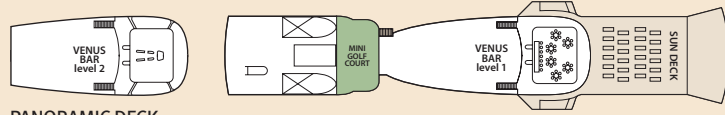

Orient Queen

PANORAMIC DECK

COMPASS DECK

SUN DECK

BOAT DECK

MERRY DECK

PHOENICIAN DECK

CEDARS DECK

FORTUNE DECK

IA IB Inside Standard

ID Inside Premium

XE Outside Deluxe

S Suite

Symbol Legend

- none 2 lower beds
- double bed
- 1 lower bed
- ★ double bed + sofa
- ◆ double bed + 1 upper bed
- 2 lower beds + 2 upper beds
- 1 lower bed + 1 upper bed
- ⊕ Staterooms with bathtub
- * Suitable for wheelchairs
- ⊖ Staterooms with obstructed view

Places to eat

BOAT DECK MERRY DECK

Horizon Buffet Mermaid Restaurant

Bars, Lounges & Entertainment

PANORAMIC DECK COMPASS DECK MERRY DECK

Venus Bar - level 2 Venus Bar - level 1 Stars Show Lounge
Reflections Lounge & Bar Casino