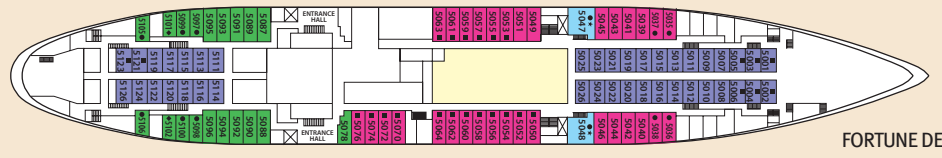

Orient Queen

PANORAMIC DECK

COMPASS DECK

SUN DECK

BOAT DECK

MERRY DECK

PHOENICIAN DECK

CEDARS DECK

FORTUNE DECK

IA IB Inside Standard

ID Inside Premium

XE Outside Deluxe

S Suite

Symbol Legend

- none 2 lower beds
- double bed
- 1 lower bed
- ★ double bed + sofa
- ◆ double bed + 1 upper bed
- 2 lower beds + 2 upper beds
- 1 lower bed + 1 upper bed
- ⊕ Staterooms with bathtub
- * Suitable for wheelchairs
- ⊖ Staterooms with obstructed view

Places to eat

BOAT DECK MERRY DECK

Horizon Buffet Mermaid Restaurant

Bars, Lounges & Entertainment

PANORAMIC DECK COMPASS DECK MERRY DECK

Venus Bar - level 2 Venus Bar - level 1 Stars Show Lounge
Reflections Lounge & Bar Casino

SHIP SPECIFICATIONS

| | |
|------------------------|----------|
| Tonnage | 15,781 |
| Length | 160.13 m |
| Breadth | 22.80 m |
| Draught | 6.70 m |
| Cruising Speed | 16 knots |
| Passenger Decks | 8 |
| Elevators | 4 |
| Stabilizers | YES |
| Electric Current | 220V AC |
| Classification Society | DNV |