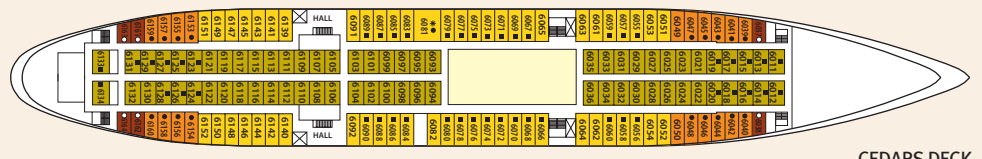

Orient Queen

PANORAMIC DECK

COMPASS DECK

SUN DECK

BOAT DECK

MERRY DECK

PHOENICIAN DECK

CEDARS DECK

FORTUNE DECK

IA IB Inside Standard

ID Inside Premium

XE Outside Deluxe

S Suite

Symbol Legend

- none 2 lower beds
- double bed
- 1 lower bed
- ★ double bed + sofa
- ◆ double bed + 1 upper bed
- 2 lower beds + 2 upper beds
- 1 lower bed + 1 upper bed
- ⊕ Staterooms with bathtub
- * Suitable for wheelchairs
- ⊖ Staterooms with obstructed view

Places to eat

BOAT DECK MERRY DECK

Horizon Buffet Mermaid Restaurant

Bars, Lounges & Entertainment

PANORAMIC DECK COMPASS DECK MERRY DECK

Venus Bar - level 2 Venus Bar - level 1 Stars Show Lounge
Reflections Lounge & Bar Casino