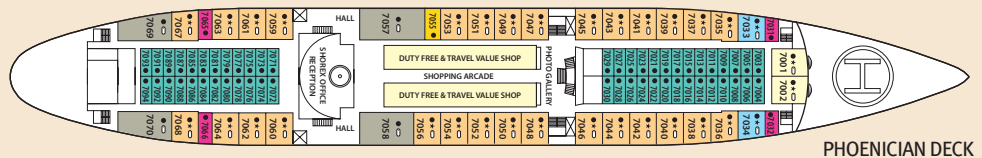

Orient Queen

PANORAMIC DECK

COMPASS DECK

SUN DECK

BOAT DECK

MERRY DECK

PHOENICIAN DECK

CEDARS DECK

FORTUNE DECK

IA IB Inside Standard

ID Inside Premium

XE Outside Deluxe

S Suite

Symbol Legend

- none 2 lower beds
- double bed
- 1 lower bed
- ★ double bed + sofa
- ◆ double bed + 1 upper bed
- 2 lower beds + 2 upper beds
- 1 lower bed + 1 upper bed
- ⊕ Staterooms with bathtub
- * Suitable for wheelchairs
- ⊖ Staterooms with obstructed view

Places to eat

BOAT DECK MERRY DECK

Horizon Buffet Mermaid Restaurant

Bars, Lounges & Entertainment

PANORAMIC DECK COMPASS DECK MERRY DECK

Venus Bar - level 2 Venus Bar - level 1 Stars Show Lounge
Reflections Lounge & Bar Casino