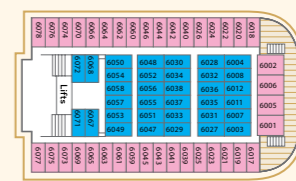

Deck plans and cabins' layouts are given purely as a guide. Size and layout may vary within the same category. Some cabins in SJ category might have partially obstructed view.

SHIP SPECIFICATIONS

Tonnage	37,584
Length	214.88 m
Breadth	28.4 m
Draught	7 m
Cruising Speed	19 knots
Passenger Decks	10
Elevators	7
Stabilizers	YES
Electric Current	110v
Classification Society	Det Norske Veritas

DECK 10 - COMPASS

DECK 9 - SUN

DECK 8 - BRIDGE

DECK 7 - PROMENADE

DECK 6 - UPPER

DECK 5 - CABARET

DECK 4 - MAIN

DECK 3 - A

DECK 2 - B