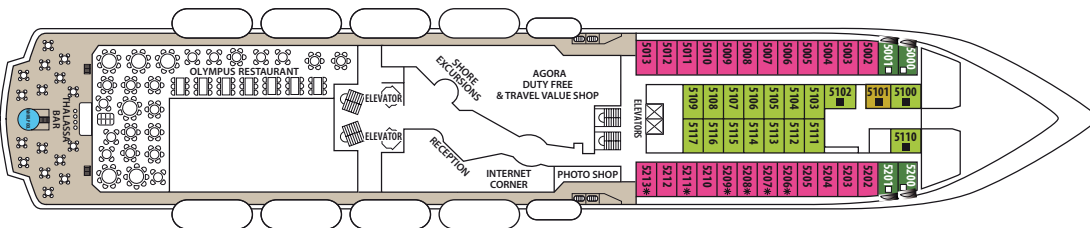

SHIP SPECIFICATIONS

Tonnage	25.611
Length	162 m
Breadth	25,6 m
Draught	6,10 m
Cruising Speed	18 knots
Passenger Decks	9
Elevators	4
Stabilizers	YES
Electric Current	110 - 220V AC
Classification Society	DNV

SYMBOL LEGEND

- none 2 lower beds
- 1 lower bed + 1 upper bed
- ▲ 2 lower beds + 1 upper bed
- 2 lower beds + 2 upper beds
- ★ 2 lower beds + sofa
- ★ 2 lower beds + 2 upper beds + sofa
- * Suitable for wheelchairs
- ◁ ▷ Connected Cabins
- Cabins with bathtub
- ◻ Cabins with portholes
- ◻ Cabins with obstructed view

DECK 10 - ZEUS

DECK 9 - HERA

DECK 8 - OURANOS

DECK 7 - APOLLO

DECK 6 - VENUS

DECK 5 - DIONYSOS

DECK 4 - POSEIDON

DECK 3 - HERMES