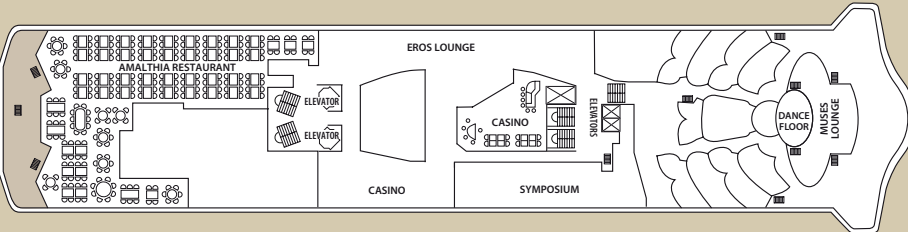

DECK 8 - OURANOS