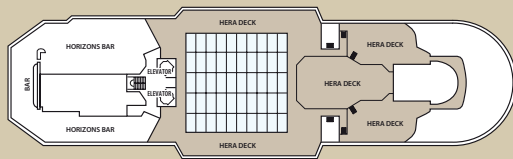

SYMBOL LEGEND

- none 2 lower beds
- 1 lower bed + 1 upper bed
- ▲ 2 lower beds + 1 upper bed
- 2 lower beds + 2 upper beds
- ★ 2 lower beds + sofa
- ■★ 2 lower beds + 2 upper beds + sofa
- Suitable for wheelchairs
- ◁ ▷ Connected Cabins
- Cabins with bathtub
- ◻ Cabins with portholes
- ◻ Cabins with obstructed view

DECK 10 - ZEUS