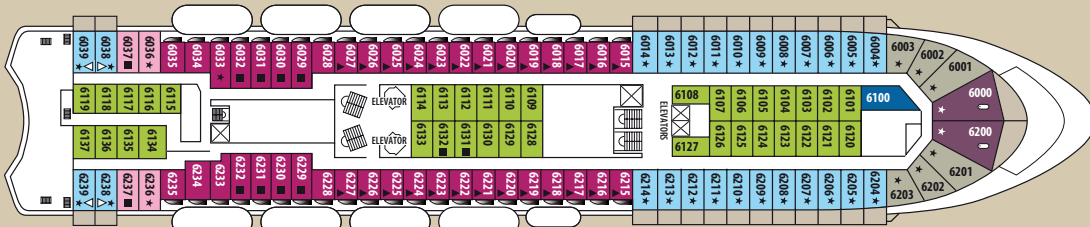

SHIP SPECIFICATIONS

Tonnage	25.611
Length	162 m
Breadth	25,6 m
Draught	6,10 m
Cruising Speed	18 knots
Passenger Decks	9
Elevators	4
Stabilizers	YES
Electric Current	110 - 220V AC
Classification Society	DNV

SYMBOL LEGEND

- none 2 lower beds
- 1 lower bed + 1 upper bed
- ▲ 2 lower beds + 1 upper bed
- 2 lower beds + 2 upper beds
- ★ 2 lower beds + sofa
- ★ 2 lower beds + 2 upper beds + sofa
- * Suitable for wheelchairs
- ◁ ▷ Connected Cabins
- Cabins with bathtub
- ◻ Cabins with portholes
- ◻ Cabins with obstructed view

DECK 10 - ZEUS

DECK 9 - HERA

DECK 8 - OURANOS

DECK 7 - APOLLO

DECK 6 - VENUS

DECK 5 - DIONYSOS

DECK 4 - POSEIDON

DECK 3 - HERMES

DECK 2 - ATHENA