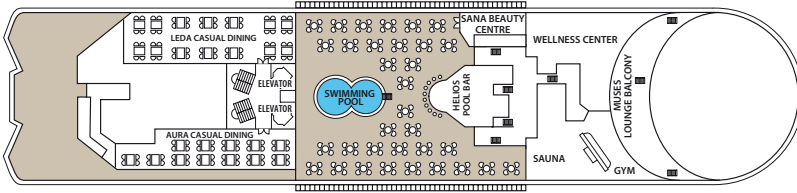

DECK 9 - HERA