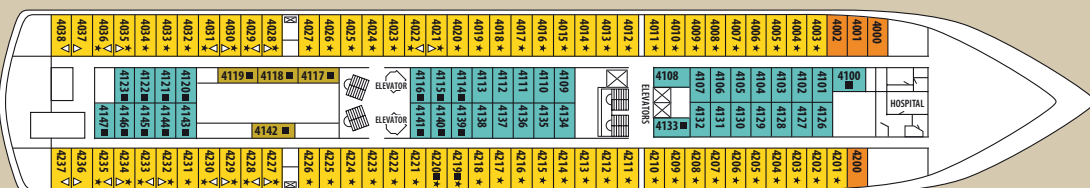

SYMBOL LEGEND

- none 2 lower beds
- 1 lower bed + 1 upper bed
- ▲ 2 lower beds + 1 upper bed
- 2 lower beds + 2 upper beds
- ★ 2 lower beds + sofa
- ★ 2 lower beds + 2 upper beds + sofa
- * Suitable for wheelchairs
- ◁ ▷ Connected Cabins
- Cabins with bathtub
- ◻ Cabins with portholes
- ◻ Cabins with obstructed view

DECK 10 - ZEUS

DECK 9 - HERA

DECK 8 - OURANOS

DECK 7 - APOLLO

DECK 6 - VENUS

DECK 5 - DIONYSOS

DECK 4 - POSEIDON

DECK 3 - HERMES