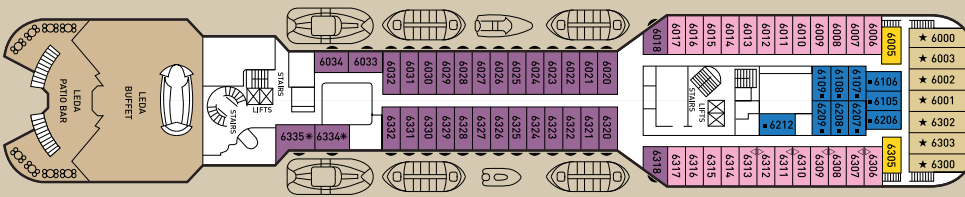

DECK 6 - VENUS