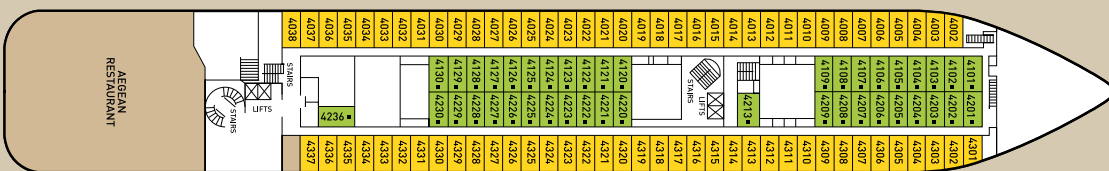

DECK 4 - POSEIDON