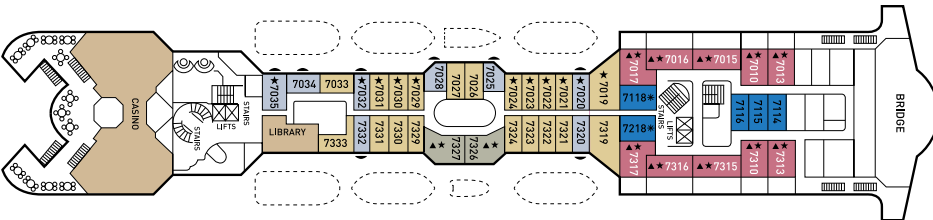

DECK 7 - APOLLO