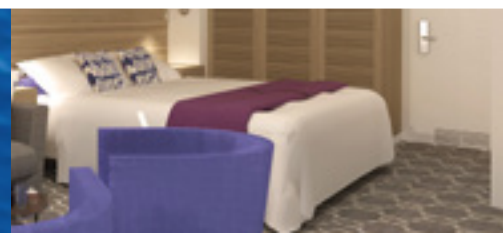

## Suite

### CABIN AMENITIES

All cabins are equipped with shower, WC, air condition, telephone, TV, safety boxes and hairdryers.  
All suites have refrigerated mini bar.

Deck plans and cabins layouts are given purely as a guide. Size and layout may vary within the same category.