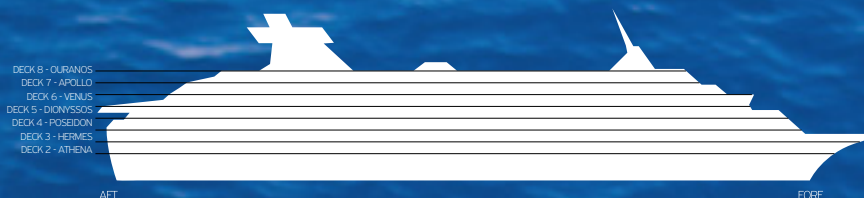

Celestyal Nefeli

Suite

Deck Places to have a good meal

6 - VENUS	Leda Buffet
4 - POSEIDON	Aegean Restaurant

Deck Places to have fun

6 - VENUS	Leda Patio Bar
5 - DIONYSOS	Muses Lounge, Muses Bar, Eros Bar Lounge, Selene Bar

Deck Places to treat yourself

8 - OURANOS	Spa & Gym, Jacuzzi, Swimming pools, Oscar's Unisex Salon
7 - APOLLO	Library
5 - DIONYSOS	Reception, Agora Duty-Free Shops
2 - ATHENA	Medical Centre

CATEGORY	DECK	DESCRIPTION	NUMBER OF CABINS
Inside Cabins			
IA	2-ATHENA	2 lower beds, bathroom with shower	7
IB	3-HERMES	2 lower beds, 3rd/4th berth, bathroom with shower	59
ID	4-POSEIDON	2 lower beds, 3rd/4th berth, bathroom with shower	42
IE	6-VENUS / 7-APOLLO	2 lower beds, 3rd/4th berth, bathroom with shower	15
Outside Cabins			
XA	2-ATHENA	2 lower beds, 3rd/4th berth, bathroom with shower	29
XB	3-HERMES	2 lower beds, bathroom with shower	70
XD	4-POSEIDON / 6-VENUS	2 lower beds, bathroom with shower	76
XFO	6-VENUS	2 lower beds, bathroom with shower (Obstructed View)	32
XF	6-VENUS	2 lower beds, bathroom with shower	24
Suites			
SJO Junior Suite	7-APOLLO	2 lower beds or 2 lower beds with 1 sofa bed, bathroom with shower (Obstructed View)	8
SJ Junior Suite	6-VENUS / 7-APOLLO	2 lower beds or 2 lower beds with 1 sofa bed, bathroom with shower	27
S Suite	7-APOLLO	2 lower beds, 1 sofa bed (2 pax accommodation), bathroom with shower	2
SB Balcony Suite	7-APOLLO	2 lower beds, 1 sofa bed (2 pax accommodation), bathroom with shower (balcony)	10

SHIP SPECIFICATIONS

Tonnage	19,093
Length	163,81 m
Breadth	22,50 m
Draught	5,50 m
Cruising Speed	17,5 kn
Passenger Decks	7
Elevators	4
Stabilizers	Yes
Electric Current	110 / 220 V
Classification Society	Bureau Veritas

CABIN ACCOMMODATIONS

Total Outside Cabins	278
Total Inside Cabins	123
Total Cabins	401

CREW MEMBERS

Nationality of Officers	Hellenic & International	340
Nationality of Crew	European & International	

CABIN AMENITIES

All cabins are equipped with shower, WC, air condition, telephone, TV, safety boxes and hairdryers.
All suites have refrigerated mini bar.

Deck plans and cabins layouts are given purely as a guide. Size and layout may vary within the same category.