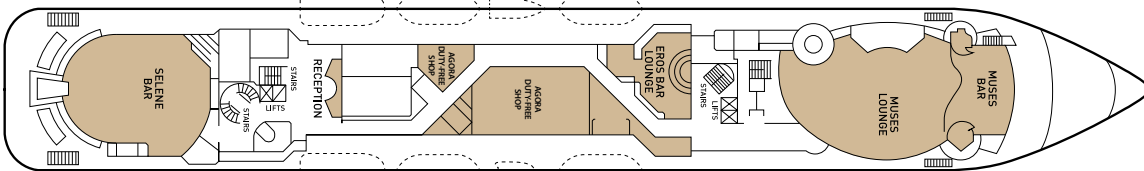

DECK 5 - DIONYSOS