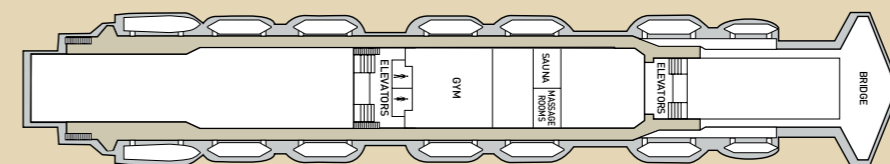

Category	Deck	Description	Number of cabins
Inside Cabins			
IB	2/3	2 lower beds, 3rd/4th berth, bathroom with shower	114
ID	3/4	2 lower beds, 3rd/4th berth, bathroom with shower	124
IF	5/6	2 lower beds, bathroom with shower	68
Outside Cabins			
XB	2/3	2 lower beds, 3rd/4th berth, bathroom with shower	160
XD	3/4	2 lower beds, 3rd/4th berth, bathroom with shower	146
XF	5/6	2 lower beds, bathroom with shower	82
Suites			
SJ Junior Suite	7	2 lower beds, sofa bed, bathroom with bathtub	21
SB Balcony Suite	9	Double bed, sofa bed, bathroom with bathtub, balcony	7
SG Grand Suite	9	Double bed, sofa bed, bathroom with bathtub and shower, balcony	2

CABIN AMENITIES
 All cabins are equipped with air condition, telephone, hair dryer, safety deposit box and TV. All Suites have refrigerated mini bar.

SYMBOL LEGEND

- none
- double bed
- 2 lower beds + 2 upper beds
- ★ Sofa bed
- ★ Double bed + sofa + cabin with bathtub
- * Suitable for wheelchairs
- Cabins with bathtub
- Cabins with obstructed view

DECK 12

DECK 10

DECK 9

DECK 8

DECK 7

DECK 6

DECK 5

DECK 4

DECK 3

DECK 2

Deck plans and cabin layouts are given purely as a guide. Size and layout may vary within the same category. Some cabins in SJ category might have partially obstructed view.