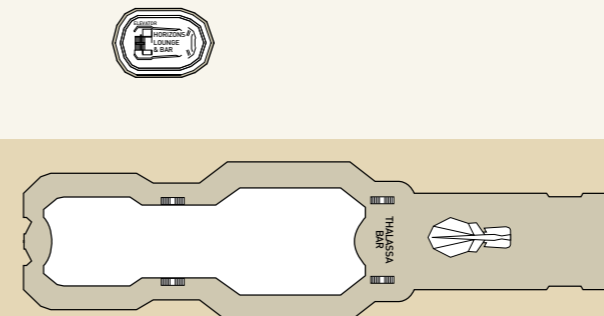

Category	Deck	Description	Number of cabins
Inside Cabins			
IB	2/3	2 lower beds, 3rd/4th berth, bathroom with shower	114
ID	3/4	2 lower beds, 3rd/4th berth, bathroom with shower	124
IF	5/6	2 lower beds, bathroom with shower	68
Outside Cabins			
XB	2/3	2 lower beds, 3rd/4th berth, bathroom with shower	160
XD	3/4	2 lower beds, 3rd/4th berth, bathroom with shower	146
XF	5/6	2 lower beds, bathroom with shower	82
Suites			
SJ Junior Suite	7	2 lower beds, sofa bed, bathroom with bathtub	21
SB Balcony Suite	9	Double bed, sofa bed, bathroom with bathtub, balcony	7
SG Grand Suite	9	Double bed, sofa bed, bathroom with bathtub and shower, balcony	2

SHIP SPECIFICATIONS
 Tonnage 37,584
 Length 214.88 m
 Breadth 28.4 m
 Draught 7 m
 Cruising Speed 17 knots
 Passenger Decks 10
 Elevators 7
 Stabilizers YES
 Electric Current 110 - 220 V
 Classification Society DNV GL

CABIN AMENITIES
 All cabins are equipped with air condition, telephone, hair dryer, safety deposit box and TV. All Suites have refrigerated mini bar.

SYMBOL LEGEND

- none
- double bed
- 2 lower beds + 2 upper beds
- ★ Sofa bed
- ★ Double bed + sofa + cabin with bathtub
- * Suitable for wheelchairs
- Cabins with bathtub
- Cabins with obstructed view