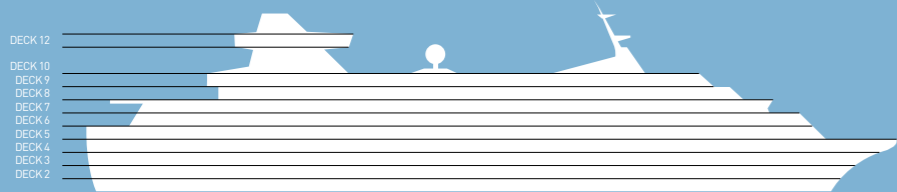

Deck Places to have a good meal

- 9 Aura Grill - Leda Casual Dining
- 4 Aegean Restaurant

Deck Places to have fun

- 12 Horizons Lounge & Bar
- 10 Thalassa Bar
- 9 Helios Bar
- 7 Eclipse Lounge & Bar - Sports Deck
- 5 Muses Lounge & Bar - Argo Lounge & Bar - Casino - Selene Lounge & Bar

Deck Places to treat yourself

- 9 Swimming Pools - Massage Cabana
- 8 Sauna - Massage Rooms - Gym
- 7 Kid's Club - Video Game Room
- 5 Photo Shop - Agora Shop - Beauty Center
- 4 Reception - Shore Excursions - Library - Duty Free & Value Shop
- 1 Medical Center

Category	Deck	Description	Number of cabins
Inside Cabins			
IB	2/3	2 lower beds, 3rd/4th berth, bathroom with shower	114
ID	3/4	2 lower beds, 3rd/4th berth, bathroom with shower	124
IF	5/6	2 lower beds, bathroom with shower	68
Outside Cabins			
XB	2/3	2 lower beds, 3rd/4th berth, bathroom with shower	160
XD	3/4	2 lower beds, 3rd/4th berth, bathroom with shower	146
XF	5/6	2 lower beds, bathroom with shower	82
Suites			
SJ Junior Suite	7	2 lower beds, sofa bed, bathroom with bathtub	21
SB Balcony Suite	9	Double bed, sofa bed, bathroom with bathtub, balcony	7
SG Grand Suite	9	Double bed, sofa bed, bathroom with bathtub and shower, balcony	2

SHIP SPECIFICATIONS
Tonnage 37,584
Length 214.88 m
Breadth 28.4 m
Draught 7 m
Cruising Speed 17 knots
Passenger Decks 10
Elevators 7
Stabilizers YES
Electric Current 110 - 220 V
Classification Society DNV GL

CABIN ACCOMMODATIONS
Total Outside Cabins 418
Out of which Balcony Suites 9
Total Inside Cabins 306
Total Cabins 724

CREW
Crew Members 540
Nationality of Officers Hellenic & Int.
Nationality of Crew European & Int.

CABIN AMENITIES
All cabins are equipped with air condition, telephone, hair dryer, safety deposit box and TV. All Suites have refrigerated mini bar.

SYMBOL LEGEND

- none
- double bed
- 2 lower beds + 2 upper beds
- ★ Sofa bed
- ●★ Double bed + sofa + cabin with bathtub
- Suitable for wheelchairs
- Cabins with bathtub
- Cabins with obstructed view