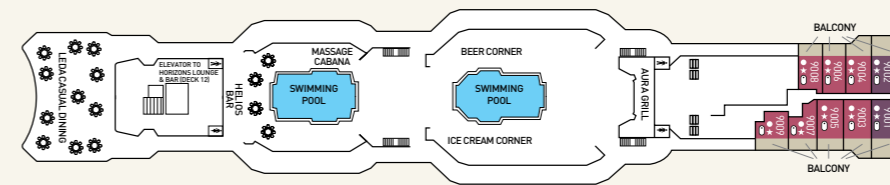

Celestyal Olympia

Deck Places to have a good meal

- 9 Aura Grill - Leda Casual Dining
- 4 Aegean Restaurant

Deck Places to have fun

- 12 Horizons Lounge & Bar
- 10 Thalassa Bar
- 9 Helios Bar
- 7 Eclipse Lounge & Bar - Sports Deck
- 5 Muses Lounge & Bar - Argo Lounge & Bar - Casino - Selene Lounge & Bar

Deck Places to treat yourself

- 9 Swimming Pools - Massage Cabana
- 8 Sauna - Massage Rooms - Gym
- 7 Kid's Club - Video Game Room
- 5 Photo Shop - Agora Shop - Beauty Center
- 4 Reception - Shore Excursions - Library - Duty Free & Value Shop
- 1 Medical Center

Category	Deck	Description	Number of cabins
Inside Cabins			
IB	2/3	2 lower beds, 3rd/4th berth, bathroom with shower	114
ID	3/4	2 lower beds, 3rd/4th berth, bathroom with shower	124
IF	5/6	2 lower beds, bathroom with shower	68
Outside Cabins			
XB	2/3	2 lower beds, 3rd/4th berth, bathroom with shower	160
XD	3/4	2 lower beds, 3rd/4th berth, bathroom with shower	146
XF	5/6	2 lower beds, bathroom with shower	82
Suites			
SJ Junior Suite	7	2 lower beds, sofa bed, bathroom with bathtub	21
SB Balcony Suite	9	Double bed, sofa bed, bathroom with bathtub, balcony	7
SG Grand Suite	9	Double bed, sofa bed, bathroom with bathtub and shower, balcony	2

SHIP SPECIFICATIONS
Tonnage 37,584
Length 214.88 m
Breadth 28.4 m
Draught 7 m
Cruising Speed 17 knots
Passenger Decks 10
Elevators 7
Stabilizers YES
Electric Current 110 - 220 V
Classification Society DNV GL

CABIN ACCOMMODATIONS
Total Outside Cabins 418
Out of which Balcony Suites 9
Total Inside Cabins 306
Total Cabins 724

CREW
Crew Members 540
Nationality of Officers Hellenic & Int.
Nationality of Crew European & Int.

CABIN AMENITIES
All cabins are equipped with air condition, telephone, hair dryer, safety deposit box and TV. All Suites have refrigerated mini bar.

SYMBOL LEGEND