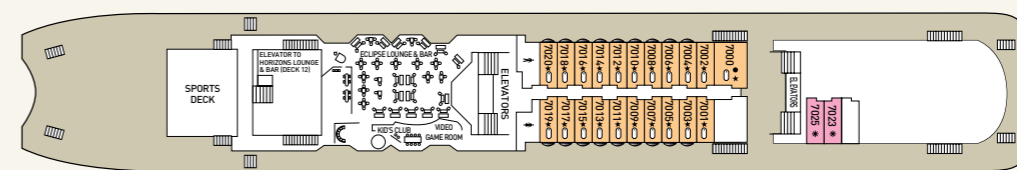

Category	Deck	Description	Number of cabins
Inside Cabins			
IB	2/3	2 lower beds, 3rd/4th berth, bathroom with shower	114
ID	3/4	2 lower beds, 3rd/4th berth, bathroom with shower	124
IF	5/6	2 lower beds, bathroom with shower	68
Outside Cabins			
XB	2/3	2 lower beds, 3rd/4th berth, bathroom with shower	160
XD	3/4	2 lower beds, 3rd/4th berth, bathroom with shower	146
XF	5/6	2 lower beds, bathroom with shower	82
Suites			
SJ Junior Suite	7	2 lower beds, sofa bed, bathroom with bathtub	21
SB Balcony Suite	9	Double bed, sofa bed, bathroom with bathtub, balcony	7
SG Grand Suite	9	Double bed, sofa bed, bathroom with bathtub and shower, balcony	2

CABIN AMENITIES
 All cabins are equipped with air condition, telephone, hair dryer, safety deposit box and TV. All Suites have refrigerated mini bar.

SYMBOL LEGEND

- none
- double bed
- 2 lower beds + 2 upper beds
- ★ Sofa bed
- ★ Double bed + sofa + cabin with bathtub
- * Suitable for wheelchairs
- Cabins with bathtub
- Cabins with obstructed view

DECK 12

DECK 10

DECK 9

DECK 8

DECK 7

DECK 6

DECK 5

DECK 4

DECK 3

DECK 2

Deck plans and cabin layouts are given purely as a guide. Size and layout may vary within the same category. Some cabins in SJ category might have partially obstructed view.