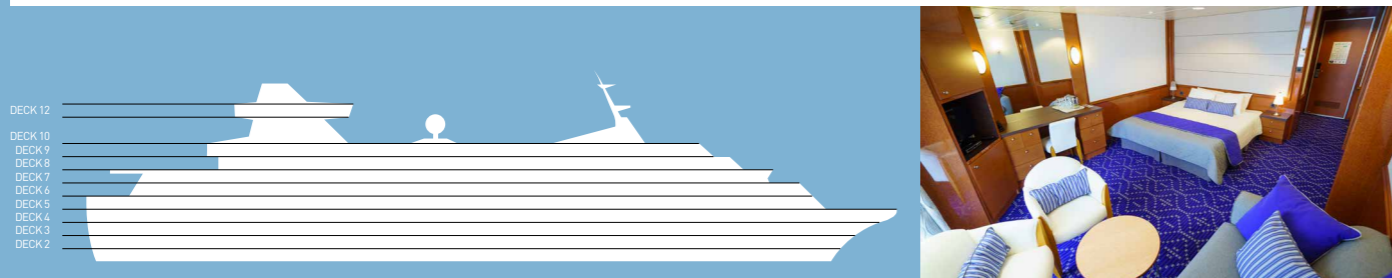

Celestyal Olympia

Suite