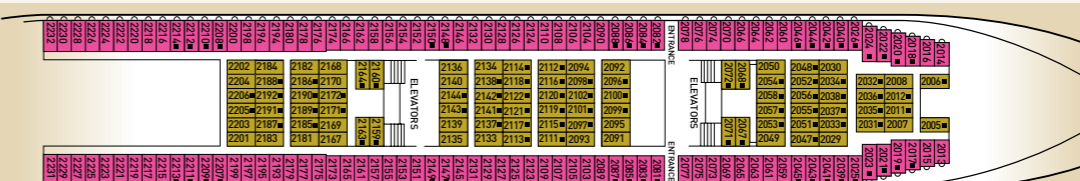

SHIP SPECIFICATIONS
 Tonnage 37,584
 Length 214.88 m
 Breadth 28.4 m
 Draught 7 m
 Cruising Speed 17 knots
 Passenger Decks 10
 Elevators 7
 Stabilizers YES
 Electric Current 110 - 220 V
 Classification Society DNV GL

DECK 12

DECK 10

DECK 9

DECK 8

DECK 7

DECK 6

DECK 5

DECK 4

DECK 3

DECK 2

Deck plans and cabin layouts are given purely as a guide. Size and layout may vary within the same category. Some cabins in SJ category might have partially obstructed view.