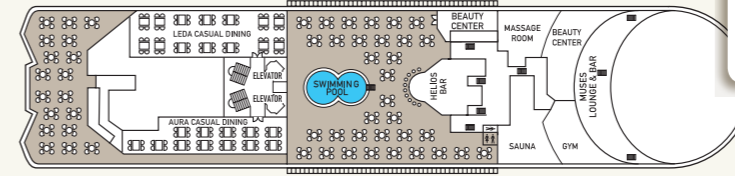

Celestyal Crystal

Deck	Places to have a good meal	
9	Leda Casual Dining - Aura Casual Dining	
8	Amalthia Restaurant	
5	Olympus Restaurant	
Deck	Places to have fun	
10	Horizons Lounge & Bar	
9	Helios Bar	
8	Muses Lounge & Bar - Casino - Eros Lounge & Bar	
5	Thalassa Bar	
Deck	Places to treat yourself	
9	Beauty Center - Gym - Sauna - Swimming Pool	
8	Conference Area - Kids Corner - Library Stand	
5	Photo Shop - Duty Free & Value Shop - Agora - Shore Excursions - Reception - Jacuzzi	
4	Medical Center	

Category	Deck	Description	Number of cabins
Inside Cabins			
IB	3	2 lower beds, 3rd/4th berth, bathroom with shower	31
ID	4/5	2 lower beds, 3rd/4th berth, bathroom with shower	64
IF	6/7	2 lower beds, bathroom with shower	68
Outside Cabins			
XA	2	2 lower beds, 3rd/4th berth, bathroom with shower	17
XBO	6	2 lower beds, 3rd/4th berth, bathroom with shower (obstructed view)	42
XB	3/5	2 lower beds, bathroom with shower	29
XD	3/4	2 lower beds, 3rd/4th berth, 1 sofa bed, bathroom with shower	126
XF	6/7	2 lower beds, 1 sofa bed, bathroom with shower	40
Suites			
SBJ Junior Balcony Suite	6/7	2 lower beds, 1 sofa bed, bathroom with shower (balcony)	43
S Suite	6	2 lower beds, 1 sofa bed, bathroom with shower	6
SB Balcony Suite	7	2 lower beds, 1 sofa bed, bathroom with shower (balcony)	8
SG Grand Suite	6	2 lower beds, 1 sofa bed, bathroom with bathtub and shower (large balcony with private whirlpool bath)	2

SHIP SPECIFICATIONS
Tonnage 25.611
Length 162 m
Breadth 25,6 m
Draught 6,10 m
Cruising Speed 17 knots
Passenger Decks 9
Elevators 4
Stabilizers YES
Electric Current 110 - 220V C
Classification Society DNV GL

CABIN ACCOMMODATIONS
Total Outside Cabins 313
Out of which Balcony Suites 53
Total Inside Cabins 163
Total Cabins 480