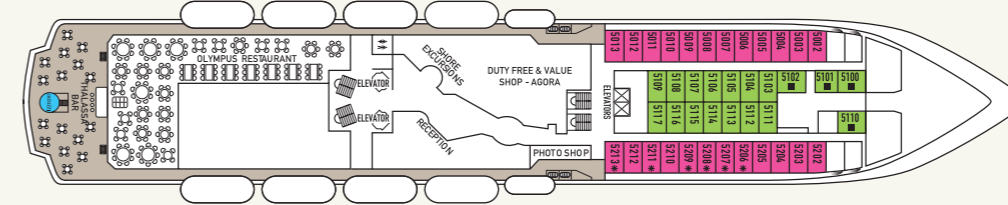

Celestyal Crystal

Deck	Places to have a good meal	
9	Leda Casual Dining - Aura Casual Dining	
8	Amalthia Restaurant	
5	Olympus Restaurant	
Deck	Places to have fun	
10	Horizons Lounge & Bar	
9	Helios Bar	
8	Muses Lounge & Bar - Casino - Eros Lounge & Bar	
5	Thalassa Bar	
Deck	Places to treat yourself	
9	Beauty Center - Gym - Sauna - Swimming Pool	
8	Conference Area - Kids Corner - Library Stand	
5	Photo Shop - Duty Free & Value Shop - Agora - Shore Excursions - Reception - Jacuzzi	
4	Medical Center	

Category	Deck	Description	Number of cabins
Inside Cabins			
IB	3	2 lower beds, 3rd/4th berth, bathroom with shower	31
ID	4/5	2 lower beds, 3rd/4th berth, bathroom with shower	64
IF	6/7	2 lower beds, bathroom with shower	68
Outside Cabins			
XA	2	2 lower beds, 3rd/4th berth, bathroom with shower	17
XBO	6	2 lower beds, 3rd/4th berth, bathroom with shower (obstructed view)	42
XB	3/5	2 lower beds, bathroom with shower	29
XD	3/4	2 lower beds, 3rd/4th berth, 1 sofa bed, bathroom with shower	126
XF	6/7	2 lower beds, 1 sofa bed, bathroom with shower	40
Suites			
SBJ Junior Balcony Suite	6/7	2 lower beds, 1 sofa bed, bathroom with shower (balcony)	43
S Suite	6	2 lower beds, 1 sofa bed, bathroom with shower	6
SB Balcony Suite	7	2 lower beds, 1 sofa bed, bathroom with shower (balcony)	8
SG Grand Suite	6	2 lower beds, 1 sofa bed, bathroom with bathtub and shower (large balcony with private whirlpool bath)	2

SHIP SPECIFICATIONS
Tonnage 25.611
Length 162 m
Breadth 25,6 m
Draught 6,10 m
Cruising Speed 17 knots
Passenger Decks 9
Elevators 4
Stabilizers YES
Electric Current 110 - 220V C
Classification Society DNV GL

CABIN ACCOMMODATIONS
Total Outside Cabins 313
Out of which Balcony Suites 53
Total Inside Cabins 163
Total Cabins 480