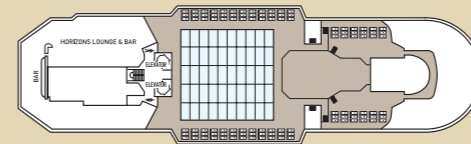

Celestyal Crystal

Deck	Places to have a good meal	
9	Leda Casual Dining - Aura Casual Dining	
8	Amalthia Restaurant	
5	Olympus Restaurant	
Deck	Places to have fun	
10	Horizons Lounge & Bar	
9	Helios Bar	
8	Muses Lounge & Bar - Casino - Eros Lounge & Bar	
5	Thalassa Bar	
Deck	Places to treat yourself	
9	Beauty Center - Gym - Sauna - Swimming Pool	
8	Conference Area - Kids Corner - Library Stand	
5	Photo Shop - Duty Free & Value Shop - Agora - Shore Excursions - Reception - Jacuzzi	
4	Medical Center	

Category	Deck	Description	Number of cabins
Inside Cabins			
IB	3	2 lower beds, 3rd/4th berth, bathroom with shower	31
ID	4/5	2 lower beds, 3rd/4th berth, bathroom with shower	64
IF	6/7	2 lower beds, bathroom with shower	68
Outside Cabins			
XA	2	2 lower beds, 3rd/4th berth, bathroom with shower	17
XBO	6	2 lower beds, 3rd/4th berth, bathroom with shower (obstructed view)	42
XB	3/5	2 lower beds, bathroom with shower	29
XD	3/4	2 lower beds, 3rd/4th berth, 1 sofa bed, bathroom with shower	126
XF	6/7	2 lower beds, 1 sofa bed, bathroom with shower	40
Suites			
SBJ Junior Balcony Suite	6/7	2 lower beds, 1 sofa bed, bathroom with shower (balcony)	43
S Suite	6	2 lower beds, 1 sofa bed, bathroom with shower	6
SB Balcony Suite	7	2 lower beds, 1 sofa bed, bathroom with shower (balcony)	8
SG Grand Suite	6	2 lower beds, 1 sofa bed, bathroom with bathtub and shower (large balcony with private whirlpool bath)	2

SHIP SPECIFICATIONS
Tonnage 25.611
Length 162 m
Breadth 25,6 m
Draught 6,10 m
Cruising Speed 17 knots
Passenger Decks 9
Elevators 4
Stabilizers YES
Electric Current 110 - 220V C
Classification Society DNV GL

CABIN ACCOMMODATIONS
Total Outside Cabins 313
Out of which Balcony Suites 53
Total Inside Cabins 163
Total Cabins 480