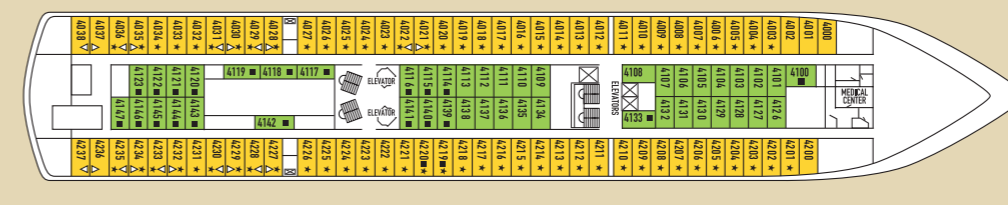

Celestyal Crystal

Deck	Places to have a good meal	
9	Leda Casual Dining - Aura Casual Dining	
8	Amalthia Restaurant	
5	Olympus Restaurant	
Deck	Places to have fun	
10	Horizons Lounge & Bar	
9	Helios Bar	
8	Muses Lounge & Bar - Casino - Eros Lounge & Bar	
5	Thalassa Bar	
Deck	Places to treat yourself	
9	Beauty Center - Gym - Sauna - Swimming Pool	
8	Conference Area - Kids Corner - Library Stand	
5	Photo Shop - Duty Free & Value Shop - Agora - Shore Excursions - Reception - Jacuzzi	
4	Medical Center	

Category	Deck	Description	Number of cabins
Inside Cabins			
IB	3	2 lower beds, 3rd/4th berth, bathroom with shower	31
ID	4/5	2 lower beds, 3rd/4th berth, bathroom with shower	64
IF	6/7	2 lower beds, bathroom with shower	68
Outside Cabins			
XA	2	2 lower beds, 3rd/4th berth, bathroom with shower	17
XBO	6	2 lower beds, 3rd/4th berth, bathroom with shower (obstructed view)	42
XB	3/5	2 lower beds, bathroom with shower	29
XD	3/4	2 lower beds, 3rd/4th berth, 1 sofa bed, bathroom with shower	126
XF	6/7	2 lower beds, 1 sofa bed, bathroom with shower	40
Suites			
SBJ Junior Balcony Suite	6/7	2 lower beds, 1 sofa bed, bathroom with shower (balcony)	43
S Suite	6	2 lower beds, 1 sofa bed, bathroom with shower	6
SB Balcony Suite	7	2 lower beds, 1 sofa bed, bathroom with shower (balcony)	8
SG Grand Suite	6	2 lower beds, 1 sofa bed, bathroom with bathtub and shower (large balcony with private whirlpool bath)	2

SHIP SPECIFICATIONS
Tonnage 25.611
Length 162 m
Breadth 25,6 m
Draught 6,10 m
Cruising Speed 17 knots
Passenger Decks 9
Elevators 4
Stabilizers YES
Electric Current 110 - 220V C
Classification Society DNV GL

CABIN ACCOMMODATIONS
Total Outside Cabins 313
Out of which Balcony Suites 53
Total Inside Cabins 163
Total Cabins 480