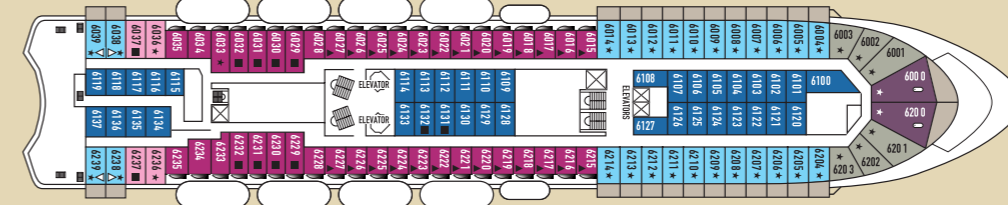

Celestyal Crystal

Deck	Places to have a good meal	
9	Leda Casual Dining - Aura Casual Dining	
8	Amalthia Restaurant	
5	Olympus Restaurant	
Deck	Places to have fun	
10	Horizons Lounge & Bar	
9	Helios Bar	
8	Muses Lounge & Bar - Casino - Eros Lounge & Bar	
5	Thalassa Bar	
Deck	Places to treat yourself	
9	Beauty Center - Gym - Sauna - Swimming Pool	
8	Conference Area - Kids Corner - Library Stand	
5	Photo Shop - Duty Free & Value Shop - Agora - Shore Excursions - Reception - Jacuzzi	
4	Medical Center	

Category	Deck	Description	Number of cabins
Inside Cabins			
IB	3	2 lower beds, 3rd/4th berth, bathroom with shower	31
ID	4/5	2 lower beds, 3rd/4th berth, bathroom with shower	64
IF	6/7	2 lower beds, bathroom with shower	68
Outside Cabins			
XA	2	2 lower beds, 3rd/4th berth, bathroom with shower	17
XBO	6	2 lower beds, 3rd/4th berth, bathroom with shower (obstructed view)	42
XB	3/5	2 lower beds, bathroom with shower	29
XD	3/4	2 lower beds, 3rd/4th berth, 1 sofa bed, bathroom with shower	126
XF	6/7	2 lower beds, 1 sofa bed, bathroom with shower	40
Suites			
SBJ Junior Balcony Suite	6/7	2 lower beds, 1 sofa bed, bathroom with shower (balcony)	43
S Suite	6	2 lower beds, 1 sofa bed, bathroom with shower	6
SB Balcony Suite	7	2 lower beds, 1 sofa bed, bathroom with shower (balcony)	8
SG Grand Suite	6	2 lower beds, 1 sofa bed, bathroom with bathtub and shower (large balcony with private whirlpool bath)	2

SHIP SPECIFICATIONS
Tonnage 25.611
Length 162 m
Breadth 25,6 m
Draught 6,10 m
Cruising Speed 17 knots
Passenger Decks 9
Elevators 4
Stabilizers YES
Electric Current 110 - 220V C
Classification Society DNV GL

CABIN ACCOMMODATIONS
Total Outside Cabins 313
Out of which Balcony Suites 53
Total Inside Cabins 163
Total Cabins 480