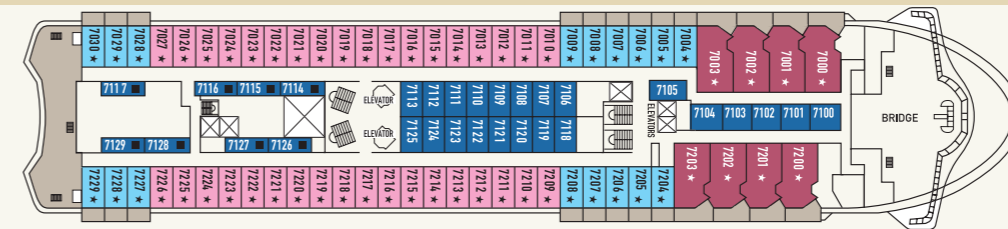

Celestyal Crystal

Deck	Places to have a good meal	
9	Leda Casual Dining - Aura Casual Dining	
8	Amalthia Restaurant	
5	Olympus Restaurant	
Deck	Places to have fun	
10	Horizons Lounge & Bar	
9	Helios Bar	
8	Muses Lounge & Bar - Casino - Eros Lounge & Bar	
5	Thalassa Bar	
Deck	Places to treat yourself	
9	Beauty Center - Gym - Sauna - Swimming Pool	
8	Conference Area - Kids Corner - Library Stand	
5	Photo Shop - Duty Free & Value Shop - Agora - Shore Excursions - Reception - Jacuzzi	
4	Medical Center	

Category	Deck	Description	Number of cabins
Inside Cabins			
IB	3	2 lower beds, 3rd/4th berth, bathroom with shower	31
ID	4/5	2 lower beds, 3rd/4th berth, bathroom with shower	64
IF	6/7	2 lower beds, bathroom with shower	68
Outside Cabins			
XA	2	2 lower beds, 3rd/4th berth, bathroom with shower	17
XBO	6	2 lower beds, 3rd/4th berth, bathroom with shower (obstructed view)	42
XB	3/5	2 lower beds, bathroom with shower	29
XD	3/4	2 lower beds, 3rd/4th berth, 1 sofa bed, bathroom with shower	126
XF	6/7	2 lower beds, 1 sofa bed, bathroom with shower	40
Suites			
SBJ Junior Balcony Suite	6/7	2 lower beds, 1 sofa bed, bathroom with shower (balcony)	43
S Suite	6	2 lower beds, 1 sofa bed, bathroom with shower	6
SB Balcony Suite	7	2 lower beds, 1 sofa bed, bathroom with shower (balcony)	8
SG Grand Suite	6	2 lower beds, 1 sofa bed, bathroom with bathtub and shower (large balcony with private whirlpool bath)	2

SHIP SPECIFICATIONS
Tonnage 25.611
Length 162 m
Breadth 25,6 m
Draught 6,10 m
Cruising Speed 17 knots
Passenger Decks 9
Elevators 4
Stabilizers YES
Electric Current 110 - 220V C
Classification Society DNV GL

CABIN ACCOMMODATIONS
Total Outside Cabins 313
Out of which Balcony Suites 53
Total Inside Cabins 163
Total Cabins 480