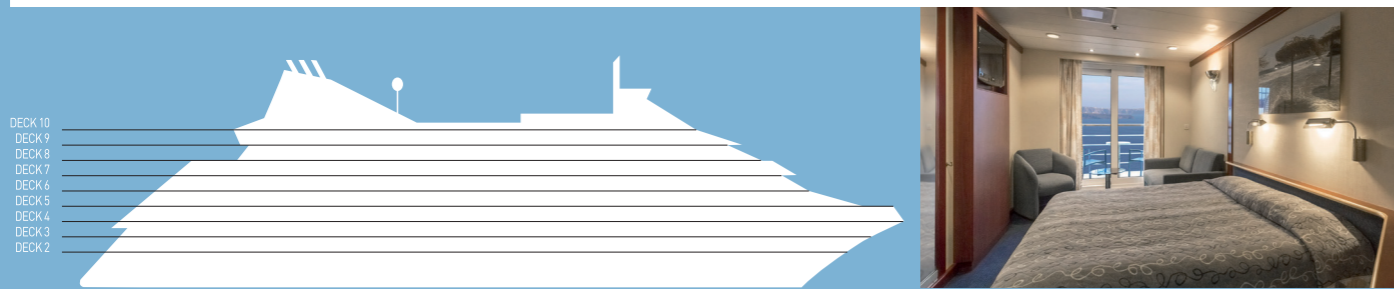

Celestyal Crystal

Suite

Deck	Places to have a good meal	
9	Leda Casual Dining - Aura Casual Dining	
8	Amalthia Restaurant	
5	Olympus Restaurant	
Deck	Places to have fun	
10	Horizons Lounge & Bar	
9	Helios Bar	
8	Muses Lounge & Bar - Casino - Eros Lounge & Bar	
5	Thalassa Bar	
Deck	Places to treat yourself	
9	Beauty Center - Gym - Sauna - Swimming Pool	
8	Conference Area - Kids Corner - Library Stand	
5	Photo Shop - Duty Free & Value Shop - Agora - Shore Excursions - Reception - Jacuzzi	
4	Medical Center	

Category	Deck	Description	Number of cabins
Inside Cabins			
IB	3	2 lower beds, 3rd/4th berth, bathroom with shower	31
ID	4/5	2 lower beds, 3rd/4th berth, bathroom with shower	64
IF	6/7	2 lower beds, bathroom with shower	68
Outside Cabins			
XA	2	2 lower beds, 3rd/4th berth, bathroom with shower	17
XBO	6	2 lower beds, 3rd/4th berth, bathroom with shower (obstructed view)	42
XB	3/5	2 lower beds, bathroom with shower	29
XD	3/4	2 lower beds, 3rd/4th berth, 1 sofa bed, bathroom with shower	126
XF	6/7	2 lower beds, 1 sofa bed, bathroom with shower	40
Suites			
SBJ Junior Balcony Suite	6/7	2 lower beds, 1 sofa bed, bathroom with shower (balcony)	43
S Suite	6	2 lower beds, 1 sofa bed, bathroom with shower	6
SB Balcony Suite	7	2 lower beds, 1 sofa bed, bathroom with shower (balcony)	8
SG Grand Suite	6	2 lower beds, 1 sofa bed, bathroom with bathtub and shower (large balcony with private whirlpool bath)	2

SHIP SPECIFICATIONS
Tonnage 25.611
Length 162 m
Breadth 25,6 m
Draught 6,10 m
Cruising Speed 17 knots
Passenger Decks 9
Elevators 4
Stabilizers YES
Electric Current 110 - 220V C
Classification Society DNV GL

CABIN ACCOMMODATIONS
Total Outside Cabins 313
Out of which Balcony Suites 53
Total Inside Cabins 163
Total Cabins 480

CREW
Crew Members 406
Nationality of Officers Hellenic & Int.
Nationality of Crew European & Int.

CABIN AMENITIES
All cabins are equipped with air condition, telephone, hair dryer, safety deposit box and TV. All Suites have refrigerated mini bar.

Deck plans and cabin layouts are given purely as a guide. Size and layout may vary within the same category.

SYMBOL LEGEND

- none 2 lower beds
- 1 lower bed +1 upper bed
- ▲ 2 lower beds + 1 upper bed
- 2 lower beds + 2 upper beds
- ★ 2 lower beds + sofa
- ★ 2 lower beds + 2 upper beds + sofa
- Suitable for wheelchairs
- Connected Cabins
- Cabins with bathtub
- Cabins with portholes
- Cabins with obstructed view

DECK 10