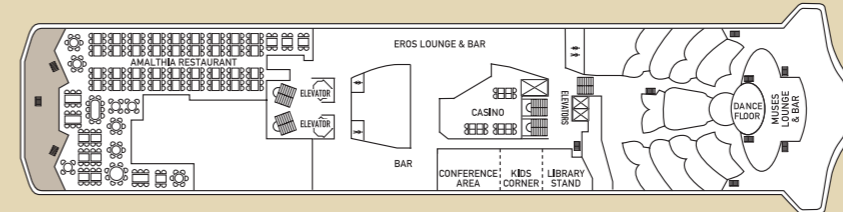

Celestyal Crystal

Deck	Places to have a good meal	
9	Leda Casual Dining - Aura Casual Dining	
8	Amalthia Restaurant	
5	Olympus Restaurant	
Deck	Places to have fun	
10	Horizons Lounge & Bar	
9	Helios Bar	
8	Muses Lounge & Bar - Casino - Eros Lounge & Bar	
5	Thalassa Bar	
Deck	Places to treat yourself	
9	Beauty Center - Gym - Sauna - Swimming Pool	
8	Conference Area - Kids Corner - Library Stand	
5	Photo Shop - Duty Free & Value Shop - Agora - Shore Excursions - Reception - Jacuzzi	
4	Medical Center	

Category	Deck	Description	Number of cabins
Inside Cabins			
IB	3	2 lower beds, 3rd/4th berth, bathroom with shower	31
ID	4/5	2 lower beds, 3rd/4th berth, bathroom with shower	64
IF	6/7	2 lower beds, bathroom with shower	68
Outside Cabins			
XA	2	2 lower beds, 3rd/4th berth, bathroom with shower	17
XBO	6	2 lower beds, 3rd/4th berth, bathroom with shower (obstructed view)	42
XB	3/5	2 lower beds, bathroom with shower	29
XD	3/4	2 lower beds, 3rd/4th berth, 1 sofa bed, bathroom with shower	126
XF	6/7	2 lower beds, 1 sofa bed, bathroom with shower	40
Suites			
SBJ Junior Balcony Suite	6/7	2 lower beds, 1 sofa bed, bathroom with shower (balcony)	43
S Suite	6	2 lower beds, 1 sofa bed, bathroom with shower	6
SB Balcony Suite	7	2 lower beds, 1 sofa bed, bathroom with shower (balcony)	8
SG Grand Suite	6	2 lower beds, 1 sofa bed, bathroom with bathtub and shower (large balcony with private whirlpool bath)	2

SHIP SPECIFICATIONS
Tonnage 25.611
Length 162 m
Breadth 25,6 m
Draught 6,10 m
Cruising Speed 17 knots
Passenger Decks 9
Elevators 4
Stabilizers YES
Electric Current 110 - 220V C
Classification Society DNV GL

CABIN ACCOMMODATIONS
Total Outside Cabins 313
Out of which Balcony Suites 53
Total Inside Cabins 163
Total Cabins 480