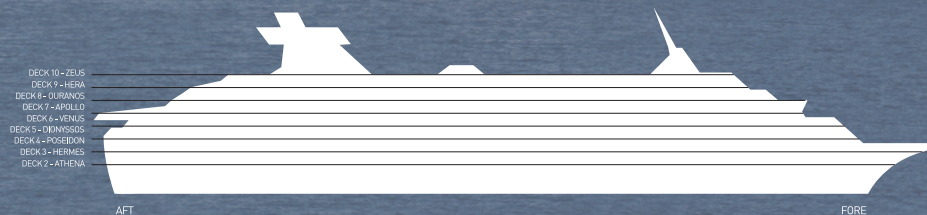

Deck Places to have a good meal

9 - HERA	Leda Casual Dining - Aura Grill
4 - POSEIDON	Aegean Restaurant

Deck Places to have fun

10 - ZEUS	Thalassa Bar
9 - HERA	Helios Bar - Horizons Bar (Deck 12)
7 - APOLLO	Eclipse Bar
5 - DIONYSOS	Muses Lounge - Casino - Argo Bar - Selene Lounge (Disco)

Deck Places to treat yourself

9 - HERA	Swimming Pools
8 - OURANOS	Saunas - Olympian Gym
7 - APOLLO	Kid's Club
5 - DIONYSOS	Video Arcade - Sana Beauty Centre
4 - POSEIDON	Reception - Destination Services - Library - Agora Duty Free & Travel Value Shop - Internet Corner
1	Medical Centre

Category	Deck	Description	Number of cabins
Inside Cabins			
IA	2-ATHENA / 3-HERMES	2 lower beds, 3rd/4th berth, bathroom with shower	36
IB	2-ATHENA	2 lower beds, 3rd/4th berth, bathroom with shower	78
IC	3-HERMES	2 lower beds, 3rd/4th berth, bathroom with shower	85
ID	4-POSEIDON	2 lower beds bathroom with shower	39
IE	5-DIONYSOS	2 lower beds bathroom with shower	34
IF	6-VENUS	2 lower beds bathroom with shower	34
Outside Cabins			
XA	2-ATHENA / 3-HERMES	2 lower beds, 3rd/4th berth, bathroom with shower	68
XB	2-ATHENA	2 lower beds, 3rd/4th berth, bathroom with shower	92
XC	3-HERMES	2 lower beds, 3rd/4th berth, bathroom with shower	94
XD	4-POSEIDON	2 lower beds, 3rd/4th berth, bathroom with shower	52
XE	5-DIONYSOS	2 lower beds bathroom with shower	42
XF	6-VENUS	2 lower beds bathroom with shower	40
Suites			
SJ Junior Suite	7-APOLLO	2 lower beds or matrimonial, sofa bed, bathroom with bathtub or shower	21
SB Balcony Suite	9-HERA	Matrimonial bed, sofa bed, bathroom with bathtub, balcony	7
SG Grand Suite	9-HERA	Matrimonial bed, sofa bed, bathroom with bathtub and shower, balcony	2

SHIP SPECIFICATIONS

Tonnage	37,584
Length	214.88 m
Breadth	28.4 m
Draught	7 m
Cruising Speed	19 knots
Passenger Decks	10
Elevators	7
Stabilizers	YES
Electric Current	110v
Classification Society	Det Norske Veritas

CABIN ACCOMMODATIONS

Total Outside Cabins	418
Total Inside Cabins	306
Total Cabins	724

CREW MEMBERS

Nationality of Officers	Hellenic & International
Nationality of Crew	European & International

CABIN AMENITIES

All cabins are equipped with shower, WC, air condition, telephone, TV, safety boxes and hairdryers.
All SJ, SB & SG categories have refrigerated mini bar.

Deck plans and cabins' layouts are given purely as a guide. Size and layout may vary within the same category. Some cabins in SJ category might have partially obstructed view.